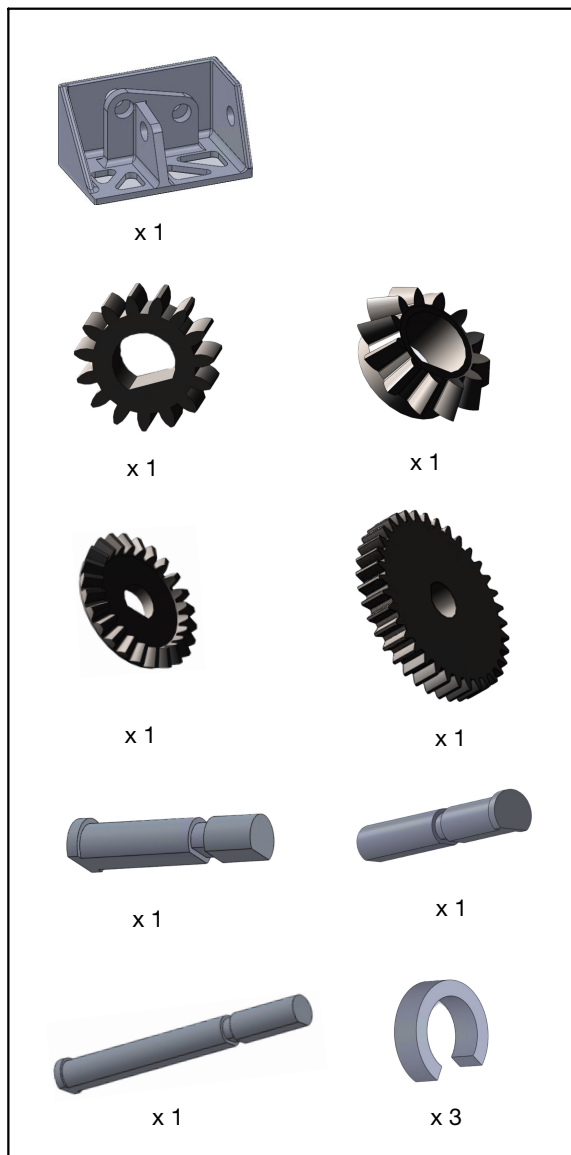

GEARBOX INSTRUCTIONS

Dissection Group 8

Kelvin Cao (1007878423)
Yuxiao Li (1007844923)
Tengfei Lou (1006692492)
Azmi Rahim(1008131727)

NOTE 1:
ENSURE WHEN ATTACHING ALL GEARS,
SEMICIRCLE PART ON THE GEARS,
SHAFTS AND RINGS ARE ORIENTED AS
FOLLOWS.

NOTE 2:

① ——— ORDER TO ASSEMBLE

STEP 1

STEP 2

STEP 3

STEP 4